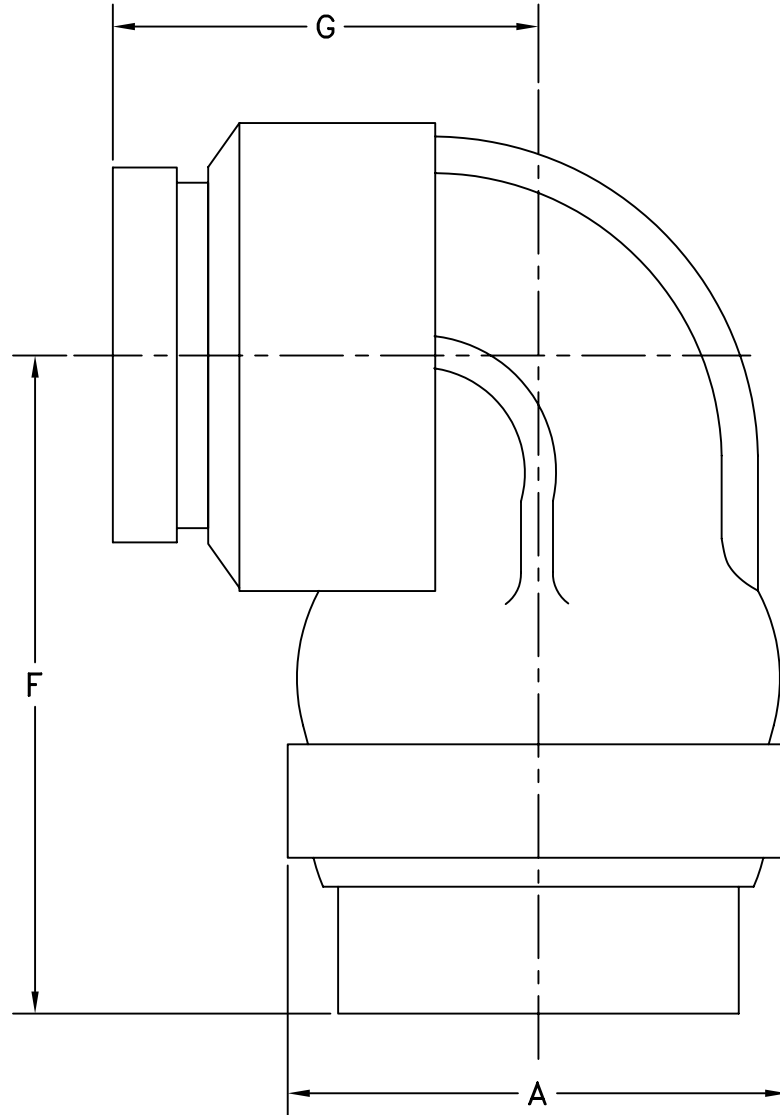

MATERIAL:
ALUMINUM (3" X 3")

OPW Engineered Systems

STYLE 37VO SWIVEL JOINT—CAST

SIZE	3" X 3"
A	6-1/4"
F	6-1/8"
G	3-7/8"