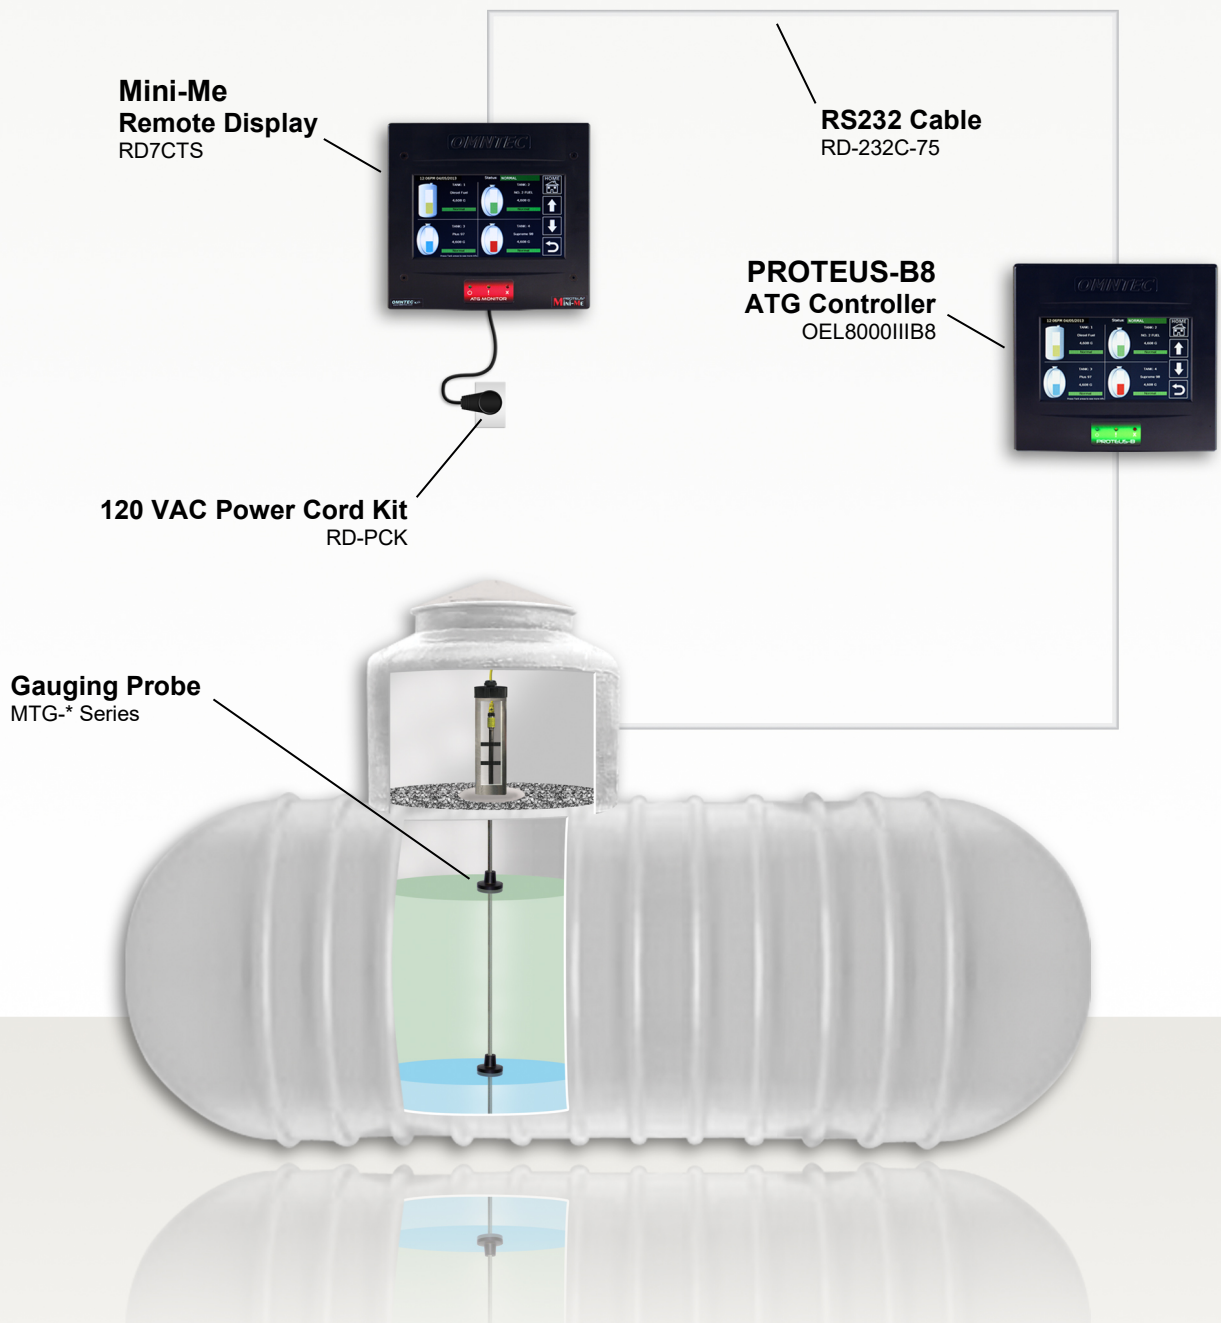

PROTEUS® B8 Basics

OEL8000IIIB8 System Parts List	
OEL8000IIIB8	PROTEUS® B8 Tank Gauging Controller with 7" color touch screen and (1) RS-232 port. Accepts up to 8 MTG Series inventory probes.
MTG-*	Magnetostrictive probe (*denotes probe length, price for up to 12 ft.).
RD7CTS	PROTEUS® Mini-Me™ universal remote ATG monitor with 7" color touch screen display for audio/visual alarms and current inventory.
RD-232C-75	75 feet RS232 cable for use with RD7CTS remote display.
RD-PCK	120 VAC power cord kit for use with PROTEUS® remote displays.
C232-422-RD7CTS	RS-232-422 Booster Kit to increase distance of RS-232 output 3,000 feet for use with RD7CTS remote display (Includes 2 converters and 2 power transformers).