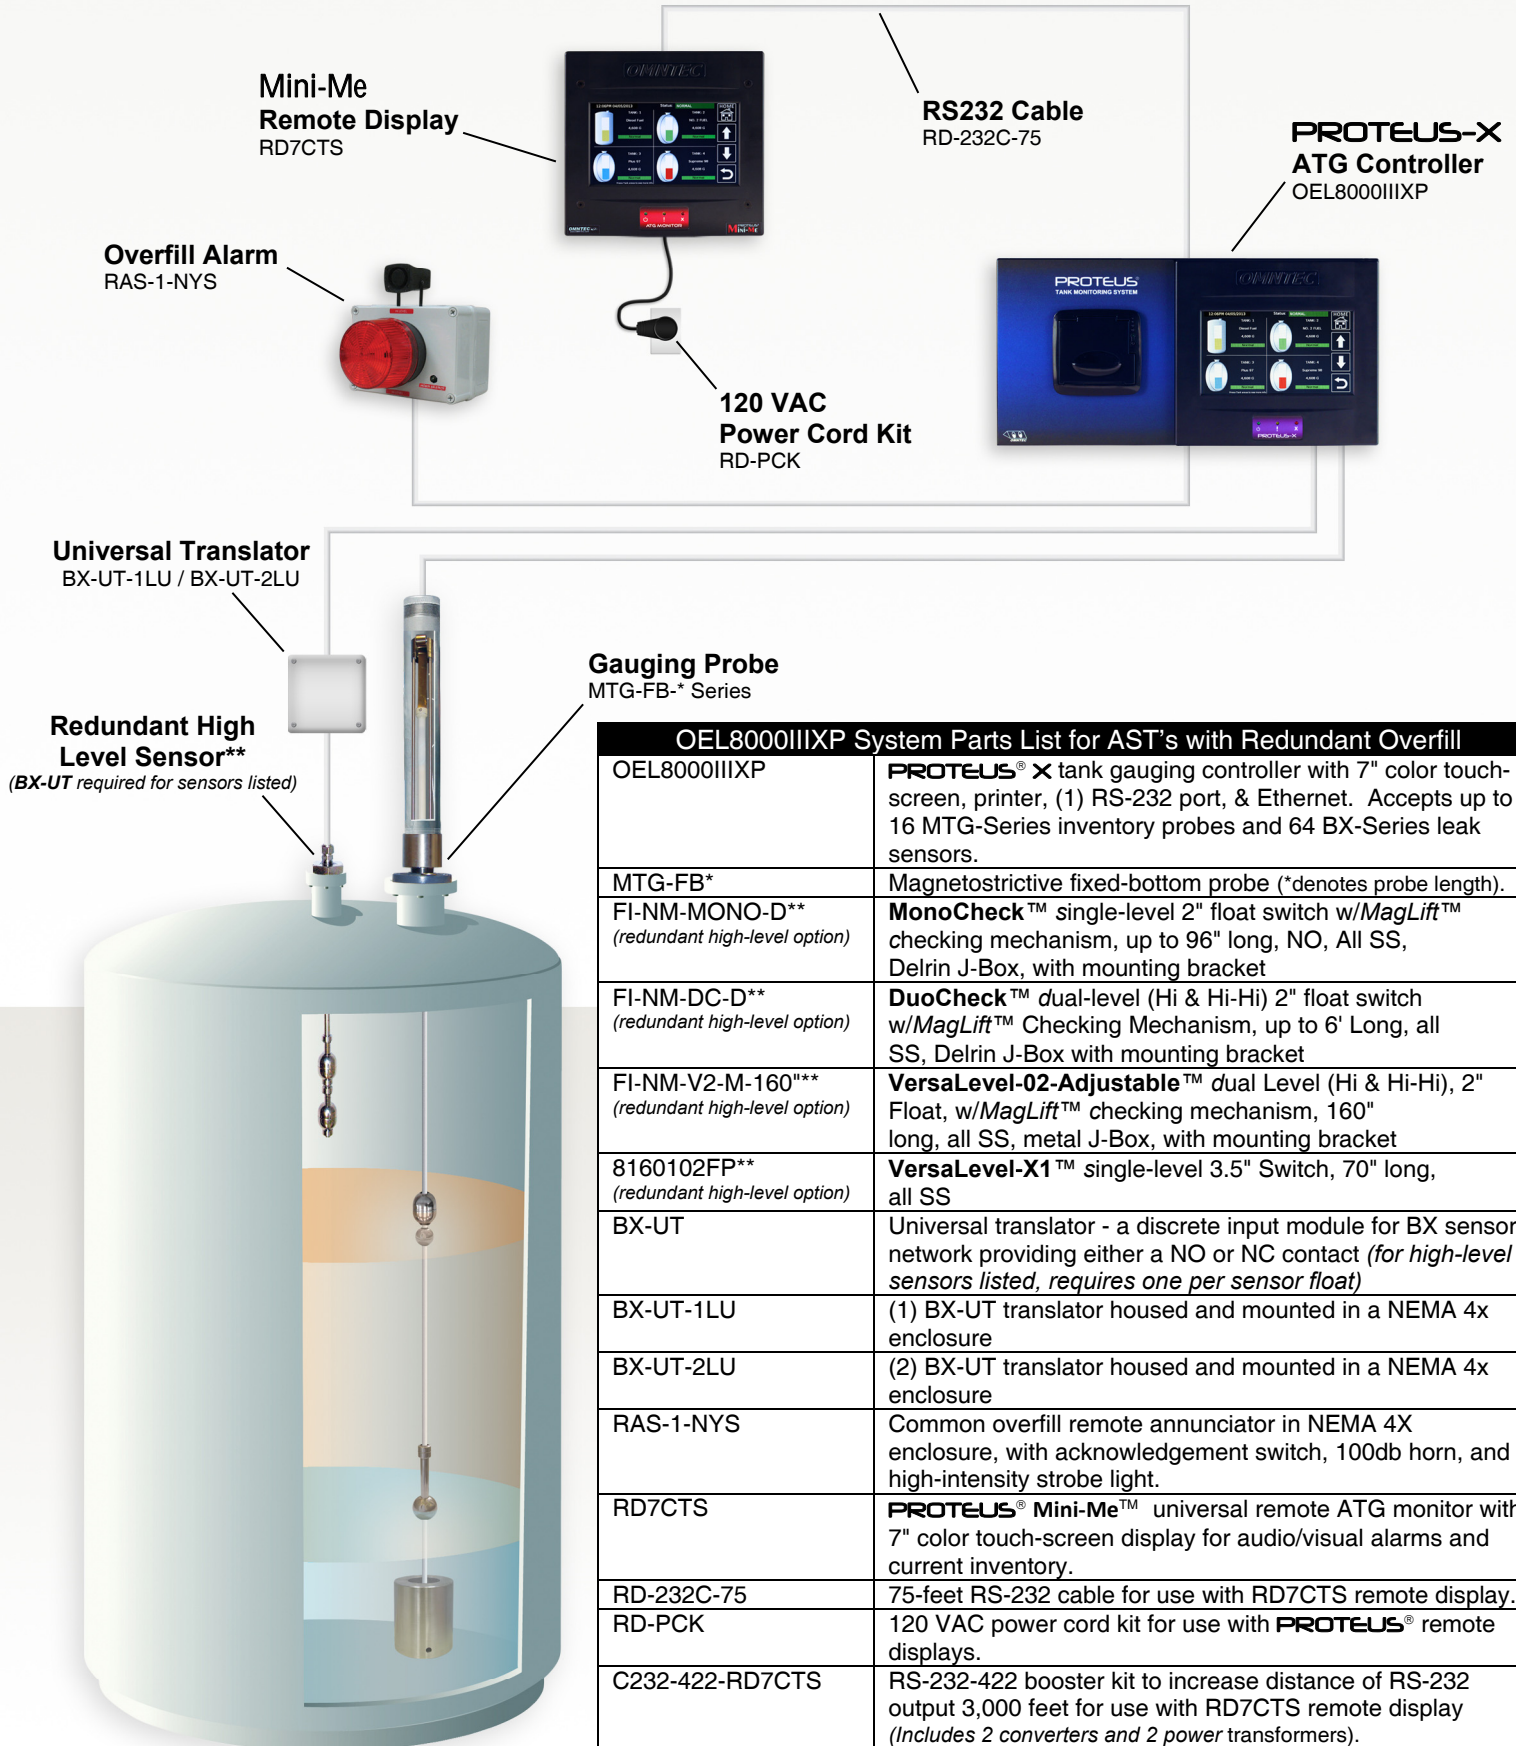

# PROTEUS® X Basics

OEL8000IIIXP System Parts List for AST's with Redundant Overfill	
OEL8000IIIXP	<b>PROTEUS® X</b> tank gauging controller with 7" color touch-screen, printer, (1) RS-232 port, & Ethernet. Accepts up to 16 MTG-Series inventory probes and 64 BX-Series leak sensors.
MTG-FB*	Magnetostrictive fixed-bottom probe (*denotes probe length).
FI-NM-MONO-D** <i>(redundant high-level option)</i>	<b>MonoCheck™</b> single-level 2" float switch w/ <b>MagLift™</b> checking mechanism, up to 96" long, NO, All SS, Delrin J-Box, with mounting bracket
FI-NM-DC-D** <i>(redundant high-level option)</i>	<b>DuoCheck™</b> dual-level (Hi & Hi-Hi) 2" float switch w/ <b>MagLift™</b> Checking Mechanism, up to 6' Long, all SS, Delrin J-Box with mounting bracket
FI-NM-V2-M-160*** <i>(redundant high-level option)</i>	<b>VersaLevel-02-Adjustable™</b> dual Level (Hi & Hi-Hi), 2" Float, w/ <b>MagLift™</b> checking mechanism, 160" long, all SS, metal J-Box, with mounting bracket
8160102FP** <i>(redundant high-level option)</i>	<b>VersaLevel-X1™</b> single-level 3.5" Switch, 70" long, all SS
BX-UT	Universal translator - a discrete input module for BX sensor network providing either a NO or NC contact <i>(for high-level sensors listed, requires one per sensor float)</i>
BX-UT-1LU	(1) BX-UT translator housed and mounted in a NEMA 4x enclosure
BX-UT-2LU	(2) BX-UT translator housed and mounted in a NEMA 4x enclosure
RAS-1-NYS	Common overfill remote annunciator in NEMA 4X enclosure, with acknowledgement switch, 100db horn, and high-intensity strobe light.
RD7CTS	<b>PROTEUS® Mini-Me™</b> universal remote ATG monitor with 7" color touch-screen display for audio/visual alarms and current inventory.
RD-232C-75	75-foot RS-232 cable for use with RD7CTS remote display.
RD-PCK	120 VAC power cord kit for use with <b>PROTEUS®</b> remote displays.
C232-422-RD7CTS	RS-232-422 booster kit to increase distance of RS-232 output 3,000 feet for use with RD7CTS remote display <i>(Includes 2 converters and 2 power transformers).</i>